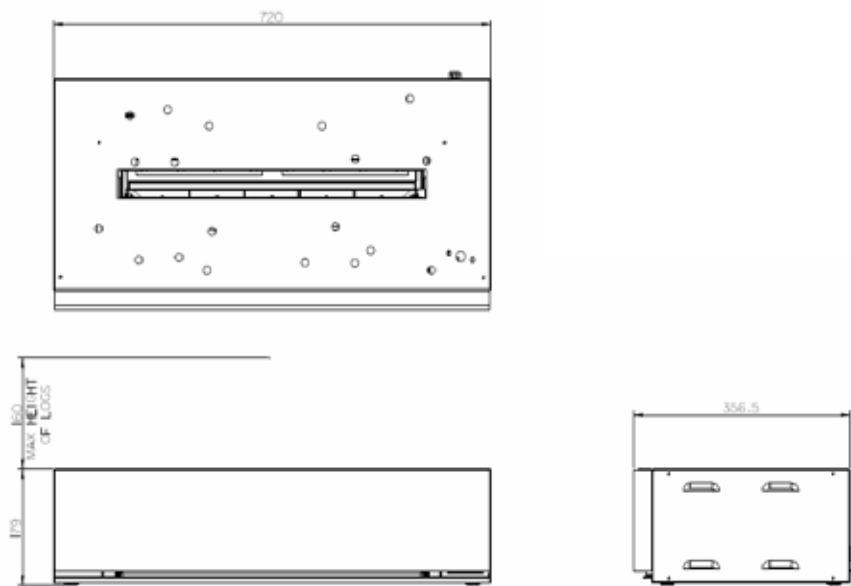

## USP's

- Suitable for installation projects and designed to fit into a custom-made frame or fireplace
- Easy-fill water tank, offers around 8-10 hours of continuous operation before refilling is required
- The water tank is very easy accessible through a drawer in the front
- View of the fire from 4 sides
- Decorated with white pebbles (included)

Article number: 202789 | EAN Code: 5011139202789 | Optimyst®

 **Dimplex**

**Disclaimer**  
We have compiled this publication with the utmost care. The information in this publication can be shown inaccurately, may have been changed or supplemented. This publication can be changed. Glen Dimplex is not responsible for the action taken, decisions of results based solely on the information contained in this publication.

All cassettes must have adequate ventilation for an optimal fire experience.  
For advice, read the manuals or visit the website [www.dimplex-fires.eu](http://www.dimplex-fires.eu)

		Cassette L pebbles
<b>General specifications</b>	Fire system	Optimyst®
	Article number	202789
	EAN code	5011139202789
	Model	Cassette series
	View of the fire	4 sided
	Colour	Black
	Decoration / fuel bed	Pebbles white
<b>Product size</b>	Measurements view of the fire (WxH)	51 x 20 cm
	Outside dimensions WxHxD	72 x 35,6 x 20 cm
<b>Features</b>	Heat output	No
	Thermostat	No
	Remote control	Yes
	Manual controlling directly at the fireplace possible yes / no	Yes
	Light module	Halogen
	Sound module	No
	Colour effects settings	No
<b>Power consumption</b>	Heat setting 1 in W	-
	Heat setting 2 in W	-
	Flame only operation in W	400W
	Max. consumption	400W
<b>Voltage</b>	Voltage/Electrical frequency	230V/50Hz
<b>Specifications</b>	Product weight in kg	22
	Length of the cord	1,5 m
	Warranty	2 year